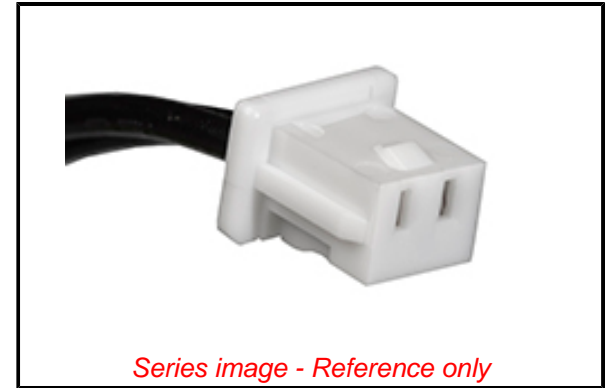

PLEASE CHECK WWW.MOLEX.COM FOR LATEST PART INFORMATION

Part Number: [0151340201](#)
Status: **Active**
Overview: [PicoBlade Connector System](#)
Description: PicoBlade-to-PicoBlade Off-the-Shelf (OTS) Cable Assembly, Single Row, 100.00mm Length, 2 Circuits, Natural

Documents:

3D Model	RoHS Certificate of Compliance (PDF)
3D Model (PDF)	Product Literature (PDF)
Drawing (PDF)	

General

Product Family	Cable Assemblies
Series	15134
Application	Signal, Wire-to-Board, Wire-to-Wire
Assembly Configuration	Dual Ended Connectors
Connector to Connector	PicoBlade-to-PicoBlade
Overmolded	No
Overview	PicoBlade Connector System
Product Literature Order No	987651-6143
Product Name	PicoBlade
Type	Discrete Wire Assembly
UPC	889056870764

Physical

Cable Length	100.00mm
Circuits (Loaded)	2
Color - Resin	Natural
Gender	Female-Female
Lock to Mating Part	Yes
Material - Metal	Phosphor Bronze
Material - Plating Mating	Tin
Material - Plating Termination	Tin
Material - Resin	Polyester
Net Weight	0.300/g
Number of Rows	1
Packaging Type	Bag
Pitch - Mating Interface	1.25mm
Plating min - Mating	0.889µm
Plating min - Termination	0.914µm
Single Ended	No
Termination Interface: Style	Crimp or Compression
Wire Insulation Diameter	0.90mm
Wire Size AWG	28
Wire/Cable Type	UL 1061

Electrical

Current - Maximum per Contact	1.0A
Voltage - Maximum	125V

Material Info

Reference - Drawing Numbers

Sales Drawing	2012341354-000

EU ELV

Not Relevant

EU RoHS

Compliant

REACH SVHC

Not Contained Per -
ED/71/2019 (16 July
2019)

Halogen-Free

Status

Not Low-Halogen

For more information, please visit [Contact US](#)

China ROHS

ELV

RoHS Phthalates

China RoHS

Green Image

Not Relevant

Not Contained

Search Parts in this Series

[15134 Series](#)

Mates With

PicoBlade Header [53261](#) , [53047](#) , [53398](#) ,
[53048](#)
PicoBlade Plug Housing [51047](#)